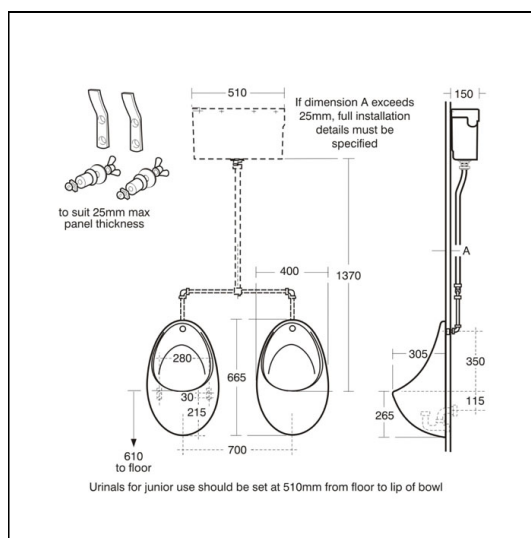

OPTIONS

- **S6215** Conceala auto cistern 4.5 litre with cover, auto syphon and petcock
- **S6216** Conceala auto cistern 9.0 litre with cover, auto syphon and petcock
- **S6217** Conceala auto cistern 13.6 litre with cover auto syphon and petcock
- **S8770** Waste 1½" strainer waste brass with stainless steel dome
- **A7058** Sensorflow 21 urinal flush, Low Pressure Valve, panel mounted, mains
- **A7059** Sensorflow 21 urinal flush, low pressure valve, panel mounted, link
- **A7001** Sensorflow 21 urinal flush, high pressure valve, panel mounted, mains
- **A7002** Sensorflow 21 urinal flush, high pressure valve, panel mounted, link
- **S6226** Flushpipes concealed for 1 bowl urinal
- **S6227** Flushpipes concealed for 2 bowl urinals
- **S6228** Flushpipes concealed for 3 bowl urinals
- **S6229** Flushpipes concealed for 4 bowl urinals
- **S6230** Flushpipes concealed for 5 bowl urinals
- **S6120** (UR H) Urinal division Vitreous China with hanger and screw

ILLUSTRATED PRODUCT DETAILS

Weights

- **S6110** 16.00 KG
- **S8850** 0.20 KG
- **S8970** 1.00 KG
- **S9275** 1.00 KG
- **S6286** 0.01 KG
- **S9276** 2.00 KG

Materials

- **S6110** Vitreous China
- **S8850** Plastic
- **S8970** Plastic
- **S9275** Metal
- **S6286** Metal
- **S9276** Metal

Finishes

- **S6110** ☐ White (01)
- **S8850** ☐ Neutral / No Finish (67)
- **S8970** ☐ Neutral / No Finish (67)
- **S9275** ☐ Neutral / No Finish (67)
- **S6286** ☐ Chrome (AA)
- **S9276** ☐ Neutral / No Finish (67)

Special Notes

See auto cistern and flush pipe selector page, for selection of multi bowl

FEATURES